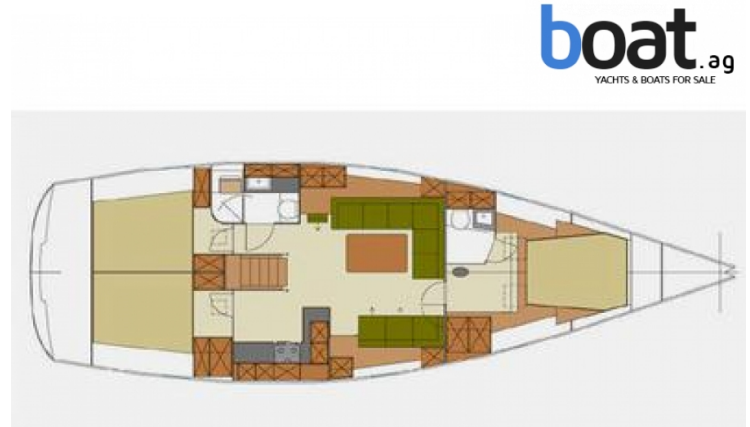

Hanse Yachts 470E

Type:	Sailing boats
Year built:	2008
Material:	Fiberglass
Motorization:	0x Yanmar Sail Drive (0 PS Diesel)
Milage:	250 h
Transmission:	
Speed:	8 kn
Max. speed:	9 kn
Length:	14,33 m (47,0 ft.)
Width:	No description
Draft:	No description
Weight:	No description
Fuel tank:	No description
Water tank:	No description
Cabins:	No description
Beds:	No description
Bathrooms:	No description
Anchored at:	No description
Price:	255.068 USD VAT not paid

Outside view - Image 1

Outside view - Image 2