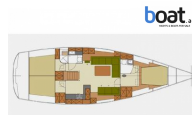

Hanse Yachts 470E

Type:	Sailing boats
Year built:	2008
Material:	Fiberglass
Motorization:	0x Yanmar Sail Drive (0 PS Diesel)
Milage:	250 h
Transmission:	
Speed:	8 kn
Max. speed:	9 kn
Length:	14,33 m (47,0 ft.)
Width:	No description
Draft:	No description
Weight:	No description
Fuel tank:	No description
Water tank:	No description
Cabins:	No description
Beds:	No description
Bathrooms:	No description
Anchored at:	No description
Price:	255.068 USD VAT not paid

Outside view - Image 1

Outside view - Image 2