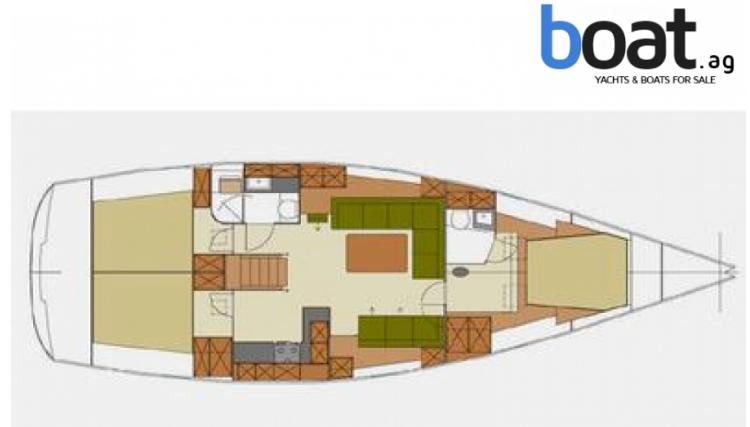

Hanse Yachts 470E

Type:	Sailing boats
Year built:	2008
Material:	Fiberglass
Motorization:	0x Yanmar Sail Drive (0 PS Diesel)
Milage:	250 h
Transmission:	
Speed:	8 kn
Max. speed:	9 kn
Length:	14,33 m (47,0 ft.)
Width:	No description
Draft:	No description
Weight:	No description
Fuel tank:	No description
Water tank:	No description
Cabins:	No description
Beds:	No description
Bathrooms:	No description
Anchored at:	No description
Price:	168.410 GBP VAT not paid

Description:
No description

Outside view - Image 1

Outside view - Image 2