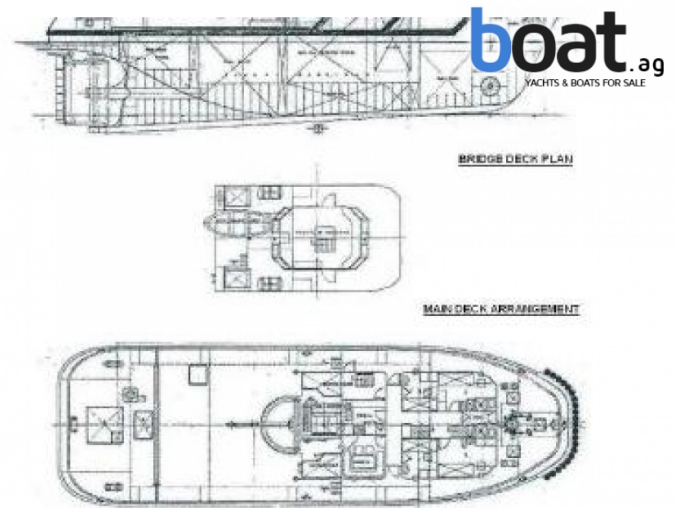

## Crew Boat 7

Type: **Motorboat**

Year built: 1992

Material: Other

Motorization:

Milage: No description

Transmission:

Speed: No description

Max. speed: No description

Length: 28,85 m (94,7 ft.)

Width: No description

Draft: No description

Weight: No description

Fuel tank: No description

Water tank: No description

Cabins: No description

Beds: No description

Bathrooms: No description

Anchored at: No description

Price: **1.484.032 USD**  
VAT included

Outside view - Image 1

Outside view - Image 2