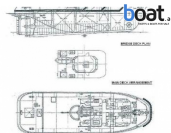

## Crew Boat 7

Type: **Motorboat**

Year built: 1992

Material: Other

Motorization:

Milage: No description

Transmission:

Speed: No description

Max. speed: No description

Length: 28,85 m (94,7 ft.)

Width: No description

Draft: No description

Weight: No description

Fuel tank: No description

Water tank: No description

Cabins: No description

Beds: No description

Bathrooms: No description

Anchored at: No description

Price: **1.484.032 USD**  
VAT included

Outside view - Image 1

Outside view - Image 2