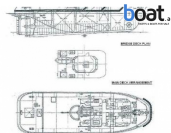

Crew Boat 7

Type: **Motorboat**

Year built: 1992

Material: Other

Motorization:

Milage: No description

Transmission:

Speed: No description

Max. speed: No description

Length: 28,85 m (94,7 ft.)

Width: No description

Draft: No description

Weight: No description

Fuel tank: No description

Water tank: No description

Cabins: No description

Beds: No description

Bathrooms: No description

Anchored at: No description

Price: **979.840 GBP**
VAT included

Description:
No description

Outside view - Image 1

Outside view - Image 2