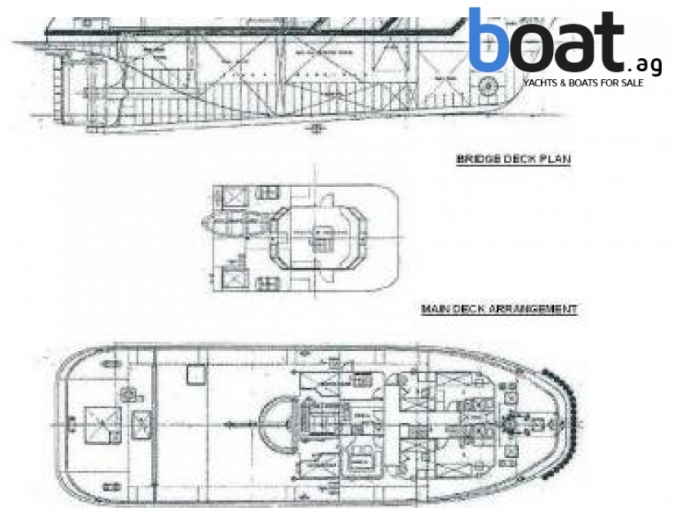

Crew Boat 7

Type: **Motorboat**

Year built: 1992

Material: Other

Motorization:

Milage: No description

Transmission:

Speed: No description

Max. speed: No description

Length: 28,85 m (94,7 ft.)

Width: No description

Draft: No description

Weight: No description

Fuel tank: No description

Water tank: No description

Cabins: No description

Beds: No description

Bathrooms: No description

Anchored at: No description

Price: **979.840 GBP**
VAT included

Description:
No description

Outside view - Image 1

Outside view - Image 2