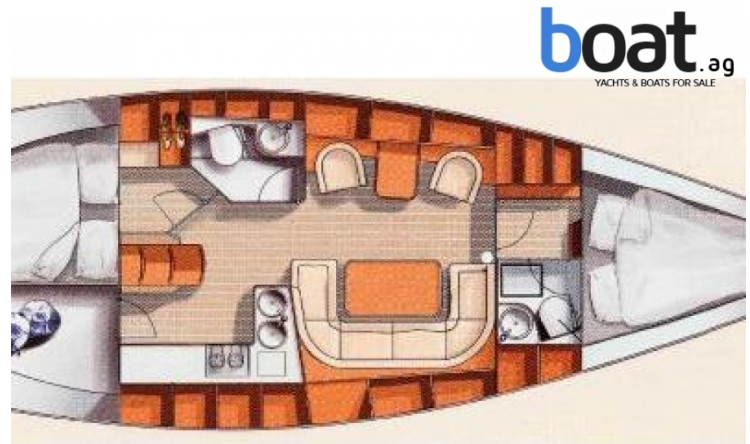

## Hanse Yachts 411

Type:	<b>Sailing boats</b>
Year built:	2005
Material:	Fiberglass
Motorization:	0x Yanmar (0 PS Diesel)
Milage:	No description
Transmission:	
Speed:	7 kn
Max. speed:	8 kn
Length:	12,50 m (41,0 ft.)
Width:	No description
Draft:	No description
Weight:	No description
Fuel tank:	No description
Water tank:	No description
Cabins:	No description
Beds:	No description
Bathrooms:	No description
Anchored at:	No description
Price:	<b>139.128 USD</b> VAT included

Outside view - Image 1

Outside view - Image 2