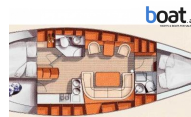

## Hanse Yachts 411

Type:	<b>Sailing boats</b>
Year built:	2005
Material:	Fiberglass
Motorization:	0x Yanmar (0 PS Diesel)
Milage:	No description
Transmission:	
Speed:	7 kn
Max. speed:	8 kn
Length:	12,50 m (41,0 ft.)
Width:	No description
Draft:	No description
Weight:	No description
Fuel tank:	No description
Water tank:	No description
Cabins:	No description
Beds:	No description
Bathrooms:	No description
Anchored at:	No description
Price:	<b>139.128 USD</b> VAT included

Outside view - Image 1

Outside view - Image 2