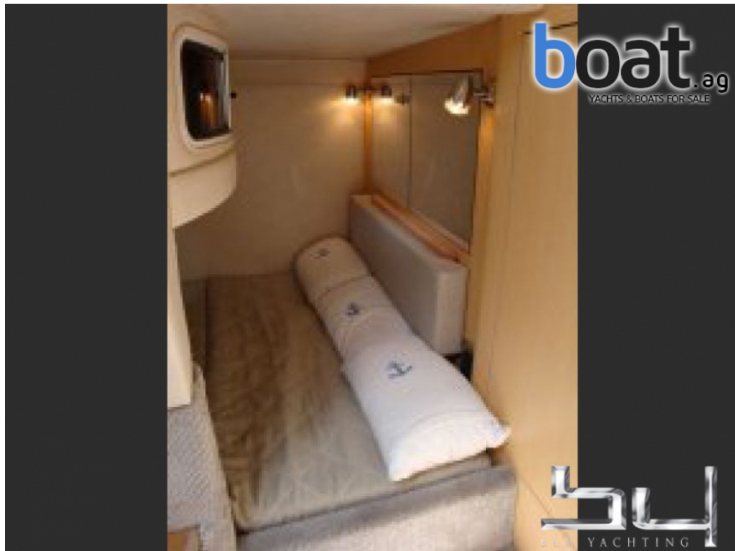

Sea Ray 315

Type:	Motorboat
Year built:	2009
Material:	Fiberglass
Motorization:	2x MERCUISER 4.3 DP (225 PS benzine)
Milage:	140 h
Transmission:	Wave
Speed:	38 kn
Max. speed:	30 kn
Length:	9,47 m (31,1 ft.)
Width:	2,47 m (8,1 ft.)
Draft:	0,70 m (2,3 ft.)
Weight:	4.000 Kg (8.818 Lbs.)
Fuel tank:	350 L
Water tank:	No description
Cabins:	1
Beds:	4
Bathrooms:	1
Anchored at:	Toscana
Price:	49.758 GBP VAT included

Description:

Entertainment:Radio, CD Water supply:water pressure system, hot water system Electronics / utilities:GPS plotter, depth sounder, compass Accessories:bathing platform Kitchen equipment:ceramic cooktop, refrigerator, wetbar Tops / plans:bimini top, camper top Special features:shore supply 220 volt, electric anchor windlass description:GPS Plotter, VHF, Depth sounder; bimini top, Radio CD...Price plus commission

Technical equipment:

CD, GPS plotter, Depth sounder, Ceramic cooktop, Refrigerator, Bimini top

Outside view - Image 1

Inside view - Image 2

Inside view - Image 3