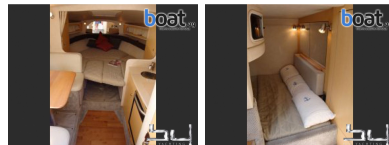

Sea Ray 315

Type:	Motorboat
Year built:	2009
Material:	Fiberglass
Motorization:	2x MERCUISER 4.3 DP (225 PS benzine)
Milage:	140 h
Transmission:	Wave
Speed:	38 kn
Max. speed:	30 kn
Length:	9,47 m (31,1 ft.)
Width:	2,47 m (8,1 ft.)
Draft:	0,70 m (2,3 ft.)
Weight:	4.000 Kg (8.818 Lbs.)
Fuel tank:	350 L
Water tank:	No description
Cabins:	1
Beds:	4
Bathrooms:	1
Anchored at:	Toscana
Price:	49.758 GBP VAT included

Description:

Entertainment:Radio, CD Water supply:water pressure system, hot water system Electronics / utilities:GPS plotter, depth sounder, compass Accessories:bathing platform Kitchen equipment:ceramic cooktop, refrigerator, wetbar Tops / plans:bimini top, camper top Special features:shore supply 220 volt, electric anchor windlass description:GPS Plotter, VHF, Depth sounder; bimini top, Radio CD...Price plus commission

Technical equipment:

CD, GPS plotter, Depth sounder, Ceramic cooktop, Refrigerator, Bimini top

Outside view - Image 1

Inside view - Image 2

Inside view - Image 3