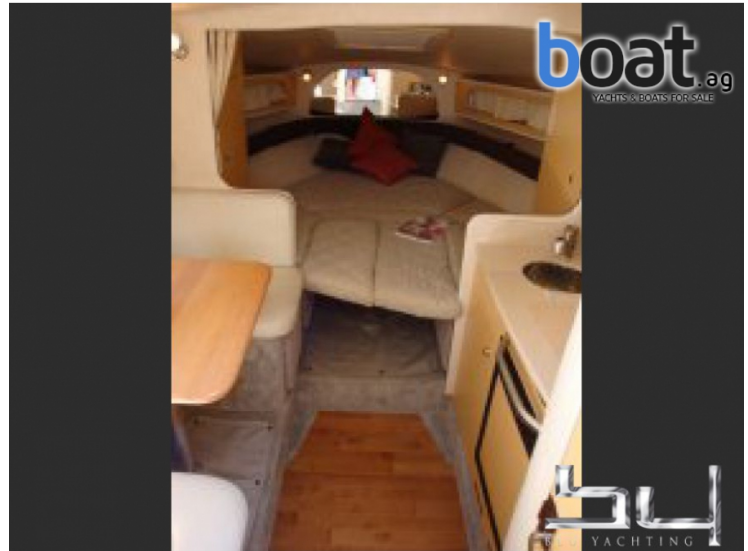

Sea Ray 315

Type:	Motorboat
Year built:	2009
Material:	Fiberglass
Motorization:	2x MERCUISER 4.3 DP (225 PS benzine)
Milage:	140 h
Transmission:	Wave
Speed:	38 kn
Max. speed:	30 kn
Length:	9,47 m (31,1 ft.)
Width:	2,47 m (8,1 ft.)
Draft:	0,70 m (2,3 ft.)
Weight:	4.000 Kg (8.818 Lbs.)
Fuel tank:	350 L
Water tank:	No description
Cabins:	1
Beds:	4
Bathrooms:	1
Anchored at:	Toscana
Price:	49.758 GBP VAT included

Description:

Entertainment:Radio, CD Water supply:water pressure system, hot water system Electronics / utilities:GPS plotter, depth sounder, compass Accessories:bathing platform Kitchen equipment:ceramic cooktop, refrigerator, wetbar Tops / plans:bimini top, camper top Special features:shore supply 220 volt, electric anchor windlass description:GPS Plotter, VHF, Depth sounder; bimini top, Radio CD...Price plus commission

Technical equipment:

CD, GPS plotter, Depth sounder, Ceramic cooktop, Refrigerator, Bimini top

Outside view - Image 1

Inside view - Image 2

Inside view - Image 3