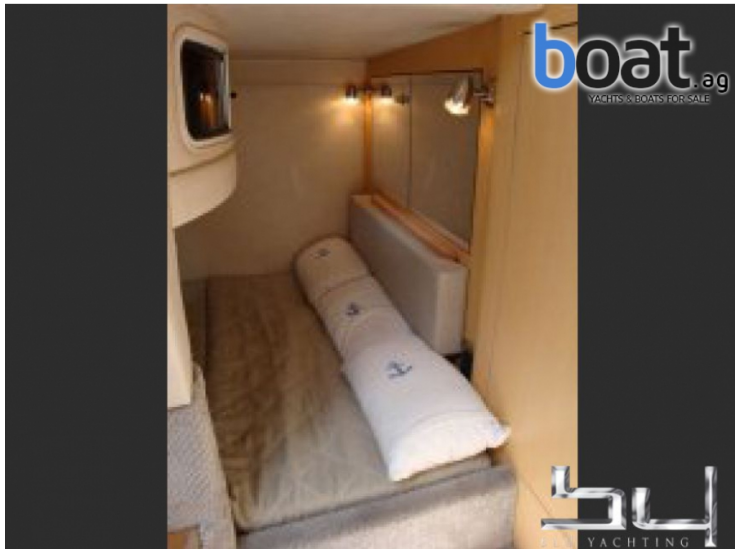

Max. speed: 30 kn

Length: 9,47 m (31,1 ft.)

Width: 2,47 m (8,1 ft.)

Draft: 0,70 m (2,3 ft.)

Weight: 4.000 Kg (8.818 Lbs.)

Fuel tank: 350 L

Water tank: No description

Cabins: 1

Beds: 4

Bathrooms: 1

Anchored at: Toscana

Price: **75.361 USD**
VAT included

Technical equipment:

CD, GPS plotter, Depth sounder, Ceramic cooktop, Refrigerator, Bimini top

Outside view - Image 1

Inside view - Image 2

Inside view - Image 3