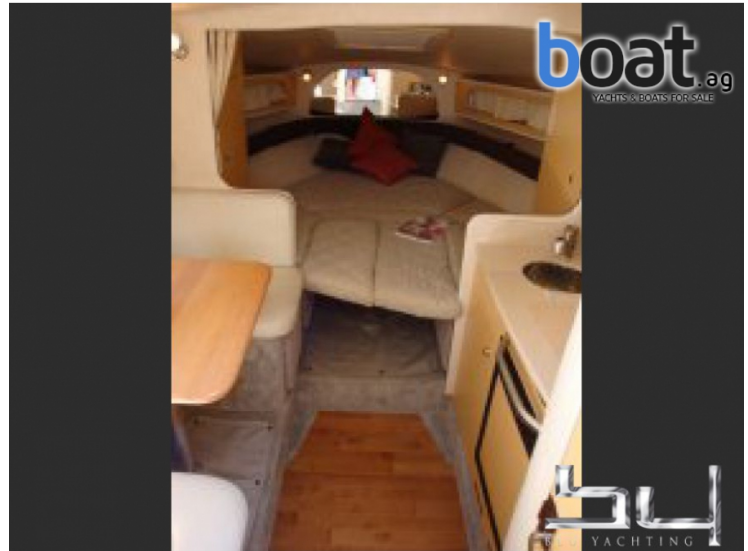

Max. speed: 30 kn

Length: 9,47 m (31,1 ft.)

Width: 2,47 m (8,1 ft.)

Draft: 0,70 m (2,3 ft.)

Weight: 4.000 Kg (8.818 Lbs.)

Fuel tank: 350 L

Water tank: No description

Cabins: 1

Beds: 4

Bathrooms: 1

Anchored at: Toscana

Price: **75.361 USD**
VAT included

Technical equipment:

CD, GPS plotter, Depth sounder, Ceramic cooktop, Refrigerator, Bimini top

Outside view - Image 1

Inside view - Image 2

Inside view - Image 3