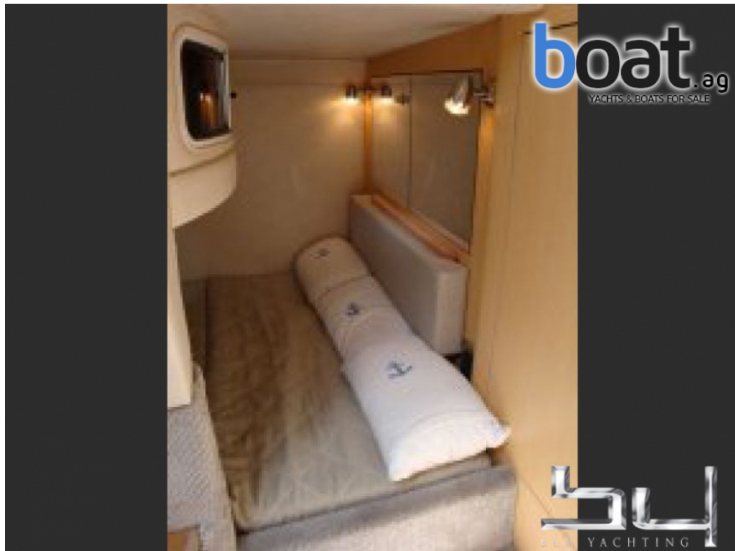

Max. speed: 30 kn

Length: 9,47 m (31,1 ft.)

Width: 2,47 m (8,1 ft.)

Draft: 0,70 m (2,3 ft.)

Weight: 4.000 Kg (8.818 Lbs.)

Fuel tank: 350 L

Water tank: No description

Cabins: 1

Beds: 4

Bathrooms: 1

Anchored at: Toscana

Price: **75.361 USD**
VAT included

Technical equipment:

CD, GPS plotter, Depth sounder, Ceramic cooktop, Refrigerator, Bimini top

Outside view - Image 1

Inside view - Image 2

Inside view - Image 3