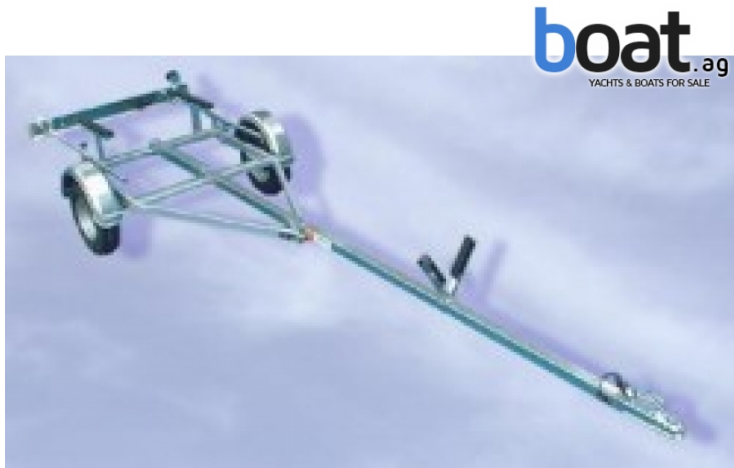

Outside view - Image 1