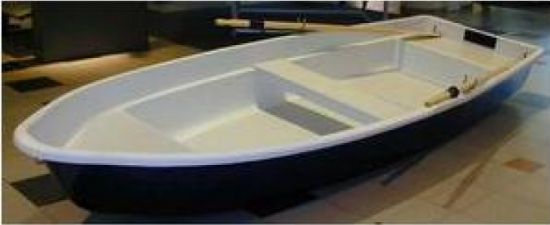

## Besmer-Darpot Seddin

Type: **Motorboat**

Year built: 2011

Material:

Motorization:

Milage: No description

Transmission:

Speed: No description

Beds: No description

Bathrooms: No description

Anchored at: Berlin

Price: **1.142 USD**

VAT not paid

Outside view - Image 1