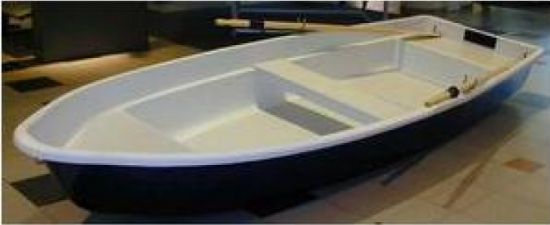

Besmer-Darpot Seddin

Type: **Motorboat**

Year built: 2011

Material:

Motorization:

Milage: No description

Transmission:

Speed: No description

Beds: No description

Bathrooms: No description

Anchored at: Berlin

Price: **1.142 USD**

VAT not paid

Outside view - Image 1