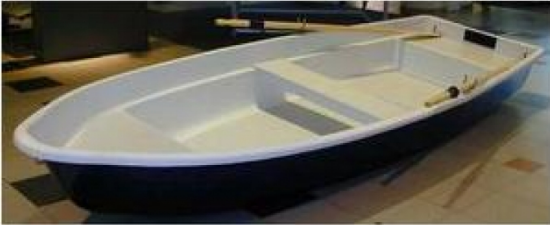

Besmer-Darpot Seddin

Type: **Motorboat**

Year built: 2011

Material:

Motorization:

Milage: No description

Transmission:

Speed: No description

Beds: No description

Bathrooms: No description

Anchored at: Berlin

Price: **754 GBP**
VAT not paid

Description:
No description

Outside view - Image 1