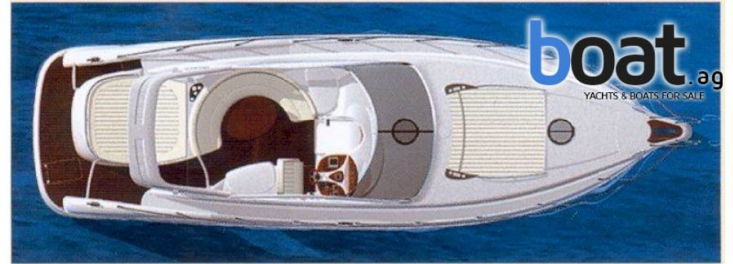

Outside view - Image 2